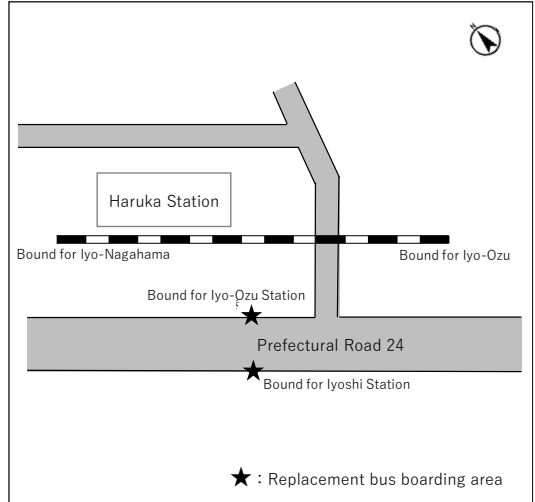

Kushi Station

# Replacement Bus Boarding Locations for the Yosan Line Coastal Route Between Iyoshi and Iyo-Ozu Stations (via Iyo-Nagahama Station)

Kitanada Station

Iyo-Nagahama Station

Iyo-Izushi Station

Iyo-Shirataki Station

Hataki Station

Haruka Station