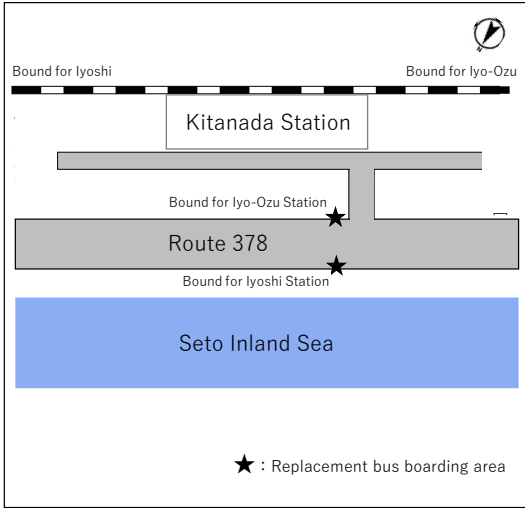

Replacement Bus Boarding Locations for the Yosan Line Coastal Route Between Iyoshi and Iyo-Ozu Stations (via Iyo-Nagahama Station)

Kitanada Station