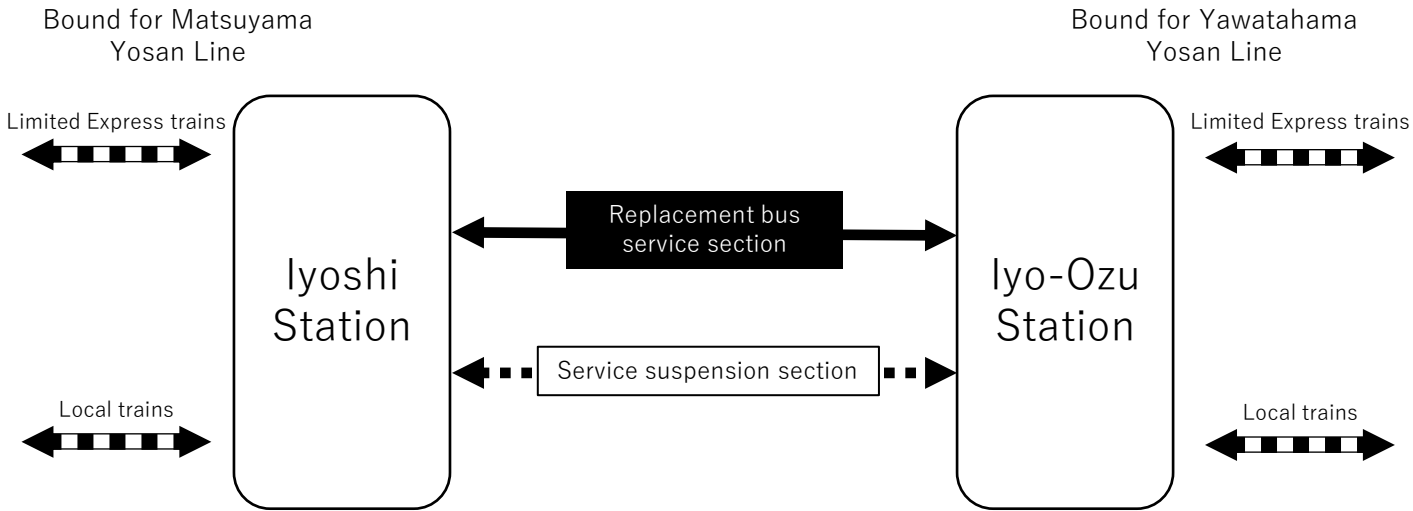

Replacement Bus Service — June 1 (Mon), 3 (Wed), 4 (Thu), and 5 (Fri), 2026

[Replacement bus service will operate between Iyoshi Station and Iyo-Ozu Station via Iyo-Nagahama Station on the Yosan Line coastal route (Aiaru Iyonada Line), stopping at all stations.]

[Yosan Line Coastal Route (Aiaru Iyonada Line) Service Suspensions]

Train	Service suspension section	Notes
Local trains	Iyoshi (Dep. 10:11) → Iyo-Ozu (Arr. 11:26)	Replacement Bus Service from Iyoshi to Iyo-Ozu [Stops at All Stations]
Local trains	Iyoshi (Dep. 12:11) → Iyo-Ozu (Arr. 13:17)	
Local trains	Iyo-Ozu (Dep. 10:29) → Iyoshi (Arr. 11:34)	Replacement Bus Service from Iyo-Ozu to Iyoshi [Stops at All Stations]
Local trains	Iyo-Ozu (Dep. 12:23) → Iyoshi (Arr. 13:47)