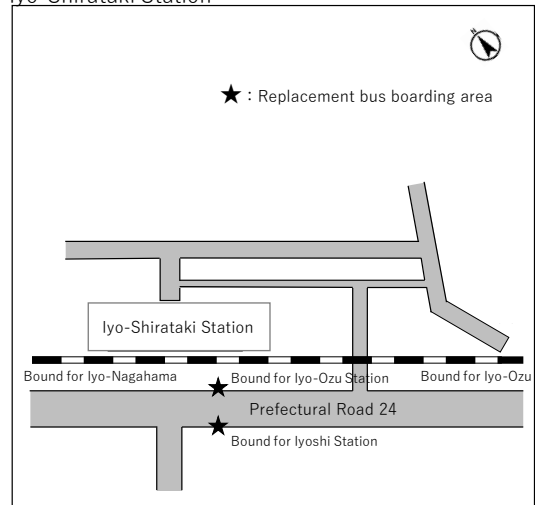

Kushi Station

# Replacement Bus Boarding Locations for the Yosan Line Coastal Route Between Iyoshi and Iyo-Ozu Stations (via Iyo-Nagahama Station)

Kitanada Station

Iyo-Nagahama Station

Iyo-Izushi Station

Iyo-Shirataki Station