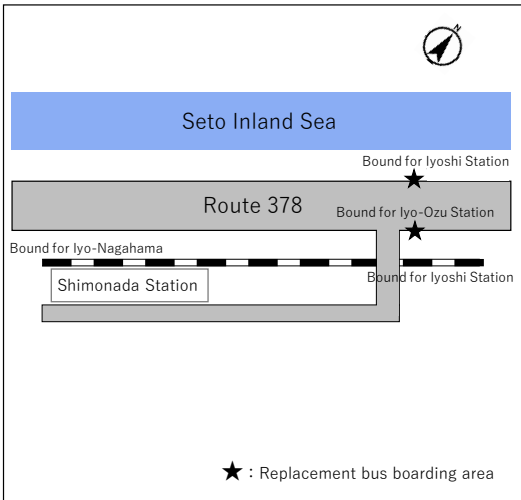

# Replacement Bus Boarding Locations for the Yosan Line Coastal Route Between Iyoshi and Iyo-Ozu Stations (via Iyo-Nagahama Station)

Iyoshi Station

Mukaibara Station

Konokawa Station

Iyo-Kaminada Station

Shimonada Station

Kushi Station