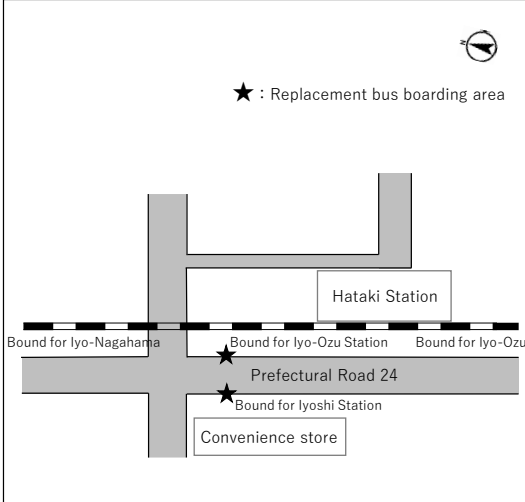

Kushi Station

# Replacement Bus Boarding Locations for the Yosan Line Coastal Route Between Iyoshi and Iyo-Ozu Stations (via Iyo-Nagahama Station)

Kitanada Station

Iyo-Nagahama Station

Iyo-Izushi Station

Iyo-Shirataki Station

Hataki Station

Haruka Station

# Replacement Bus Boarding Locations for the Yosan Line Coastal Route Between Iyoshi and Iyo-Ozu Stations (via Iyo-Nagahama Station)

Goro Station

Iyo-Ozu Station