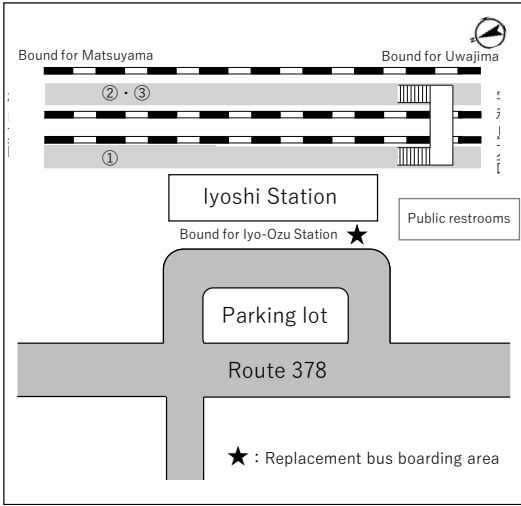

Replacement Bus Boarding Locations for the Yosan Line Coastal Route Between Iyoshi and Iyo-Ozu Stations (via Iyo-Nagahama Station)

Iyoshi Station