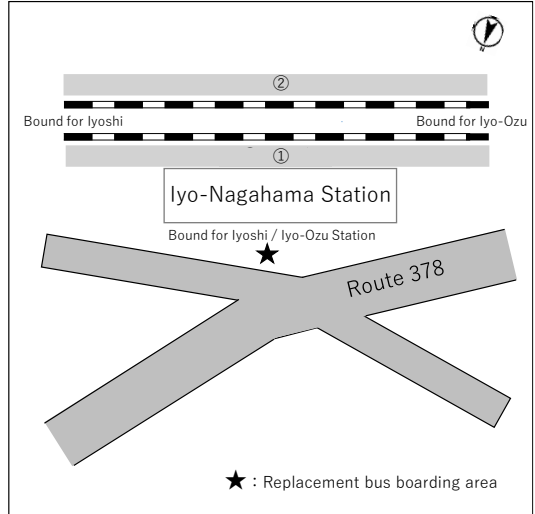

FY2026 Daytime Service Suspensions on the Yosan Line Coastal Route for Intensive  
Maintenance Work

May 13, 2026  
Shikoku Railway Company

Shikoku Railway Company will carry out intensive daytime maintenance work on the Yosan Line coastal route between Iyoshi Station and Iyo-Ozu Station (Aiaru Iyonada Line). As a result, train services will be suspended during the periods listed below. We apologize for the inconvenience and appreciate your understanding and cooperation.

# Replacement Bus Boarding Locations for the Yosan Line Coastal Route Between Iyoshi and Iyo-Ozu Stations (via Iyo-Nagahama Station)

Iyoshi Station

Mukaibara Station

Konokawa Station

Iyo-Kaminada Station

Shimonada Station

Kushi Station

# Replacement Bus Boarding Locations for the Yosan Line Coastal Route Between Iyoshi and Iyo-Ozu Stations (via Iyo-Nagahama Station)

Kitanada Station

Iyo-Nagahama Station

Iyo-Izushi Station

Iyo-Shirataki Station