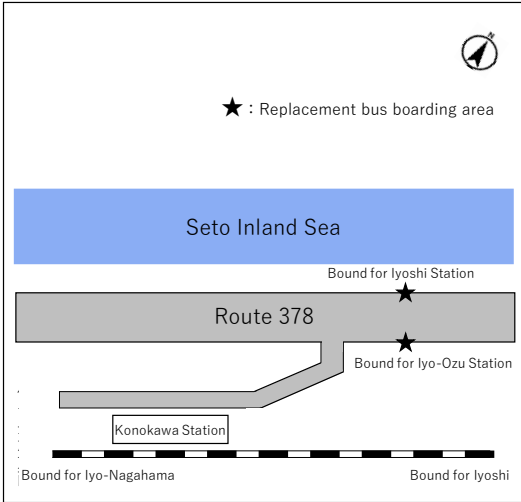

# Replacement Bus Boarding Locations for the Yosan Line Coastal Route Between Iyoshi and Iyo-Ozu Stations (via Iyo-Nagahama Station)

Iyoshi Station

Mukaibara Station

Konokawa Station

Iyo-Kaminada Station

Shimonada Station

Kushi Station