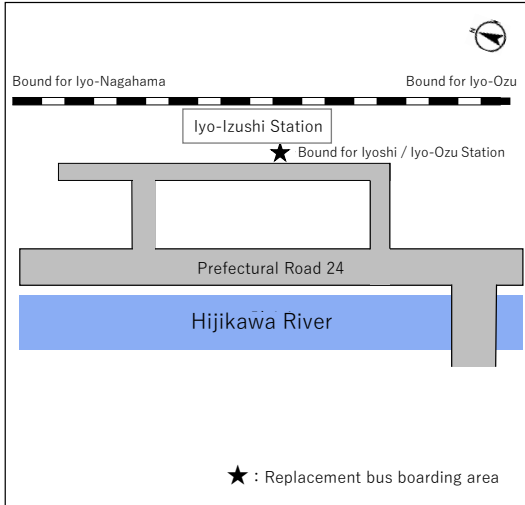

FY2026 Daytime Service Suspensions on the Yosan Line Coastal Route for Intensive  
Maintenance Work

May 13, 2026  
Shikoku Railway Company

Shikoku Railway Company will carry out intensive daytime maintenance work on the Yosan Line coastal route between Iyoshi Station and Iyo-Ozu Station (Aiaru Iyonada Line). As a result, train services will be suspended during the periods listed below. We apologize for the inconvenience and appreciate your understanding and cooperation.

Kushi Station

# Replacement Bus Boarding Locations for the Yosan Line Coastal Route Between Iyoshi and Iyo-Ozu Stations (via Iyo-Nagahama Station)

Kitanada Station

Iyo-Nagahama Station

Iyo-Izushi Station

Iyo-Shirataki Station

Hataki Station

Haruka Station