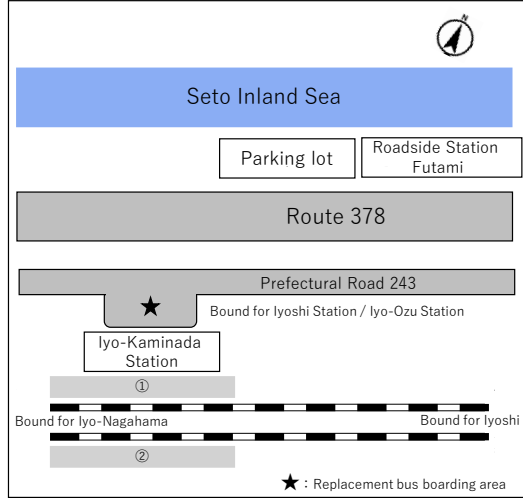

# Replacement Bus Boarding Locations for the Yosan Line Coastal Route Between Iyoshi and Iyo-Ozu Stations (via Iyo-Nagahama Station)

Iyoshi Station

Mukaibara Station

Konokawa Station

Iyo-Kaminada Station

Shimonada Station

Kushi Station