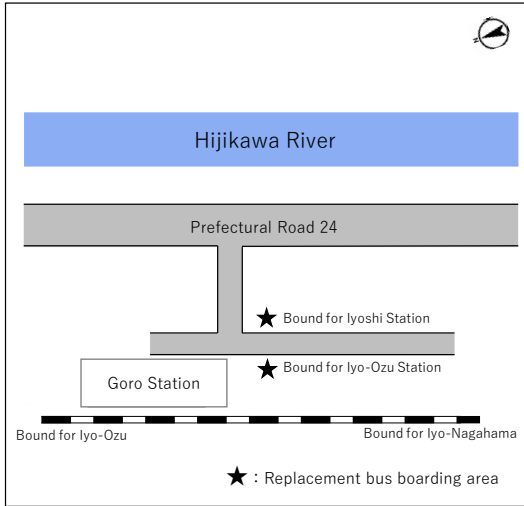

FY2026 Daytime Service Suspensions on the Yosan Line Coastal Route for Intensive  
Maintenance Work

May 13, 2026  
Shikoku Railway Company

Shikoku Railway Company will carry out intensive daytime maintenance work on the Yosan Line coastal route between Iyoshi Station and Iyo-Ozu Station (Aiaru Iyonada Line). As a result, train services will be suspended during the periods listed below. We apologize for the inconvenience and appreciate your understanding and cooperation.

Hataki Station

Haruka Station

# Replacement Bus Boarding Locations for the Yosan Line Coastal Route Between Iyoshi and Iyo-Ozu Stations (via Iyo-Nagahama Station)

Goro Station

Iyo-Ozu Station